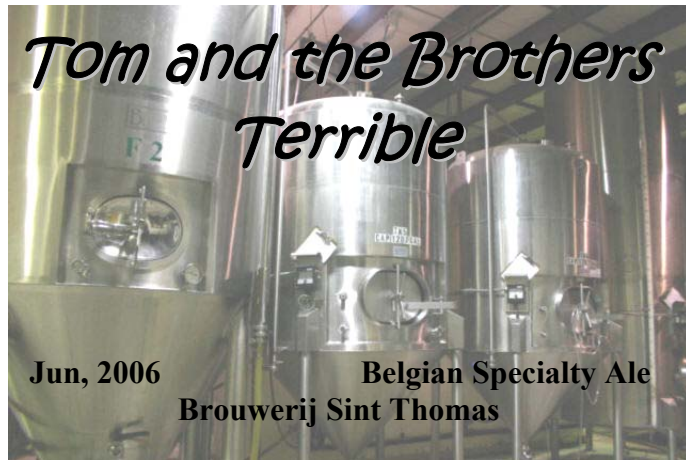

*Tom and the Brothers  
Terrible*

Jun, 2006 Belgian Specialty Ale  
Brouwerij Sint Thomas

*Tom and the Brothers  
Terrible*

Jun, 2006 Belgian Specialty Ale  
Brouwerij Sint Thomas

*Tom and the Brothers  
Terrible*