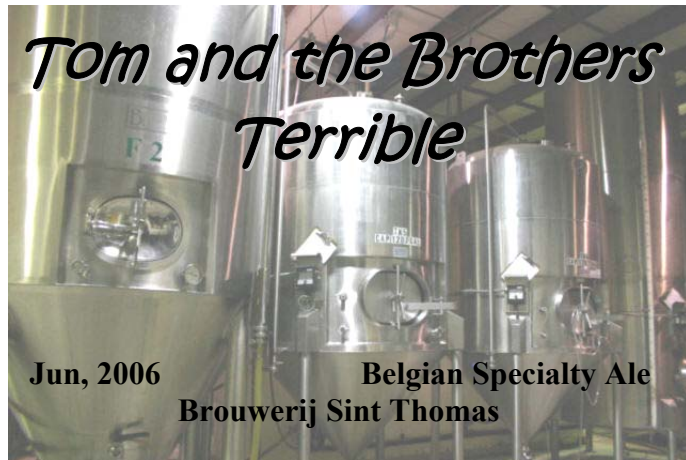

*Tom and the Brothers
Terrible*

Jun, 2006 Belgian Specialty Ale
Brouwerij Sint Thomas