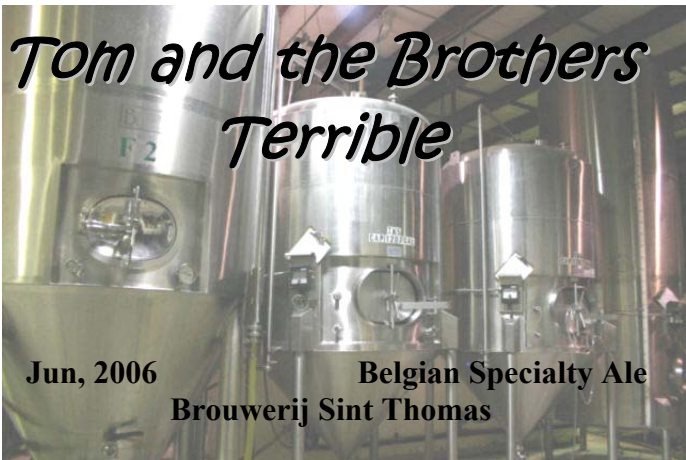

*Tom and the Brothers  
Terrible*

Jun, 2006 Belgian Specialty Ale  
Brouwerij Sint Thomas

*Tom and the Brothers  
Terrible*

Jun, 2006 Belgian Specialty Ale  
Brouwerij Sint Thomas

*Tom and the Brothers  
Terrible*