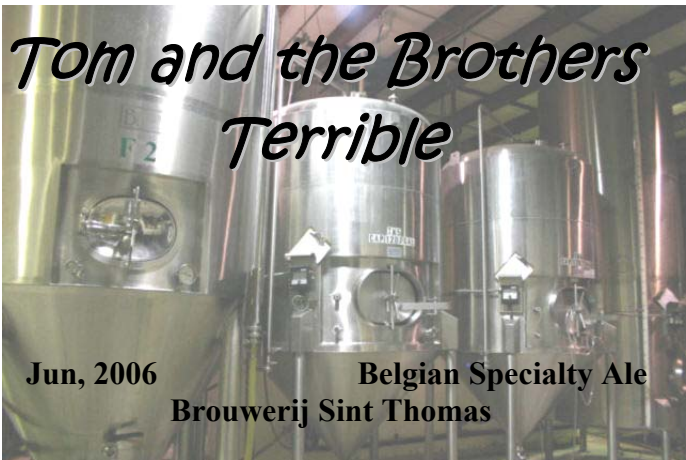

*Tom and the Brothers
Terrible*

Jun, 2006 Belgian Specialty Ale
Brouwerij Sint Thomas