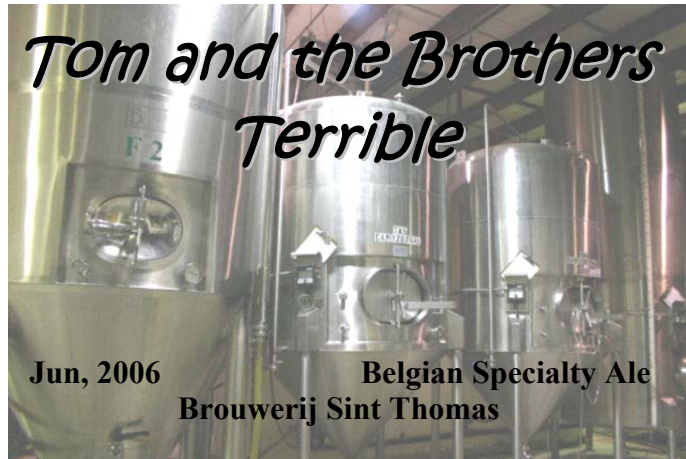

*Tom and the Brothers
Terrible*

Jun, 2006 Belgian Specialty Ale
Brouwerij Sint Thomas